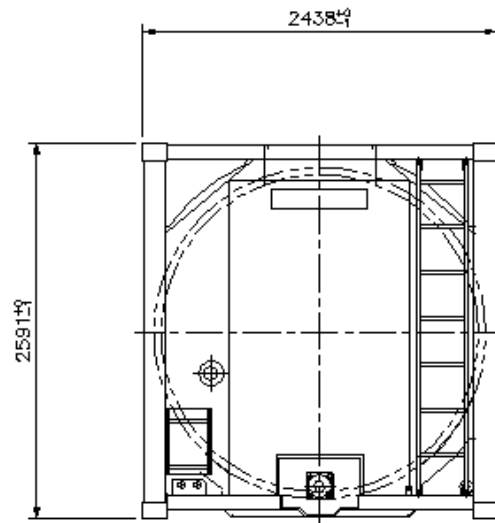

21.000 ltr — IMDG T11 — BEAM TANK CONTAINER

REAR END VIEW

SIDE VIEW