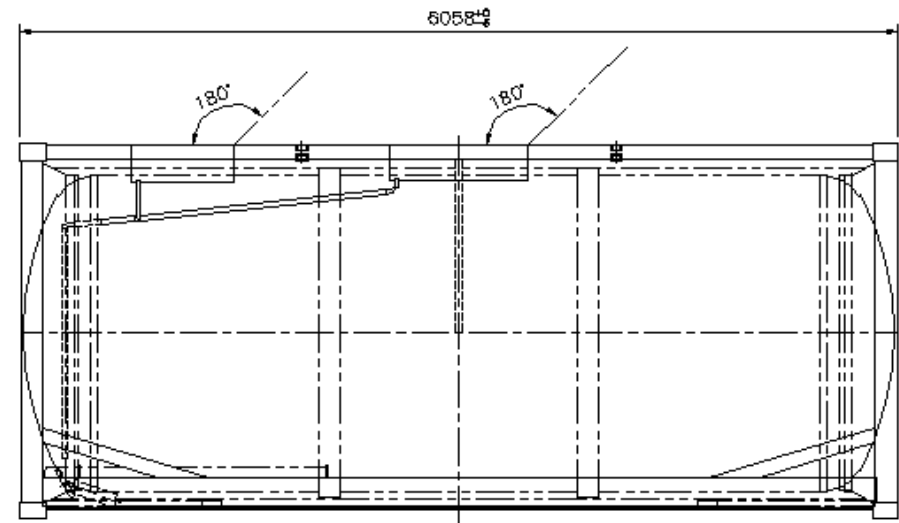

21.000 ltr — IMDG T11 — BEAM TANK CONTAINER

REAR END VIEW

SIDE VIEW